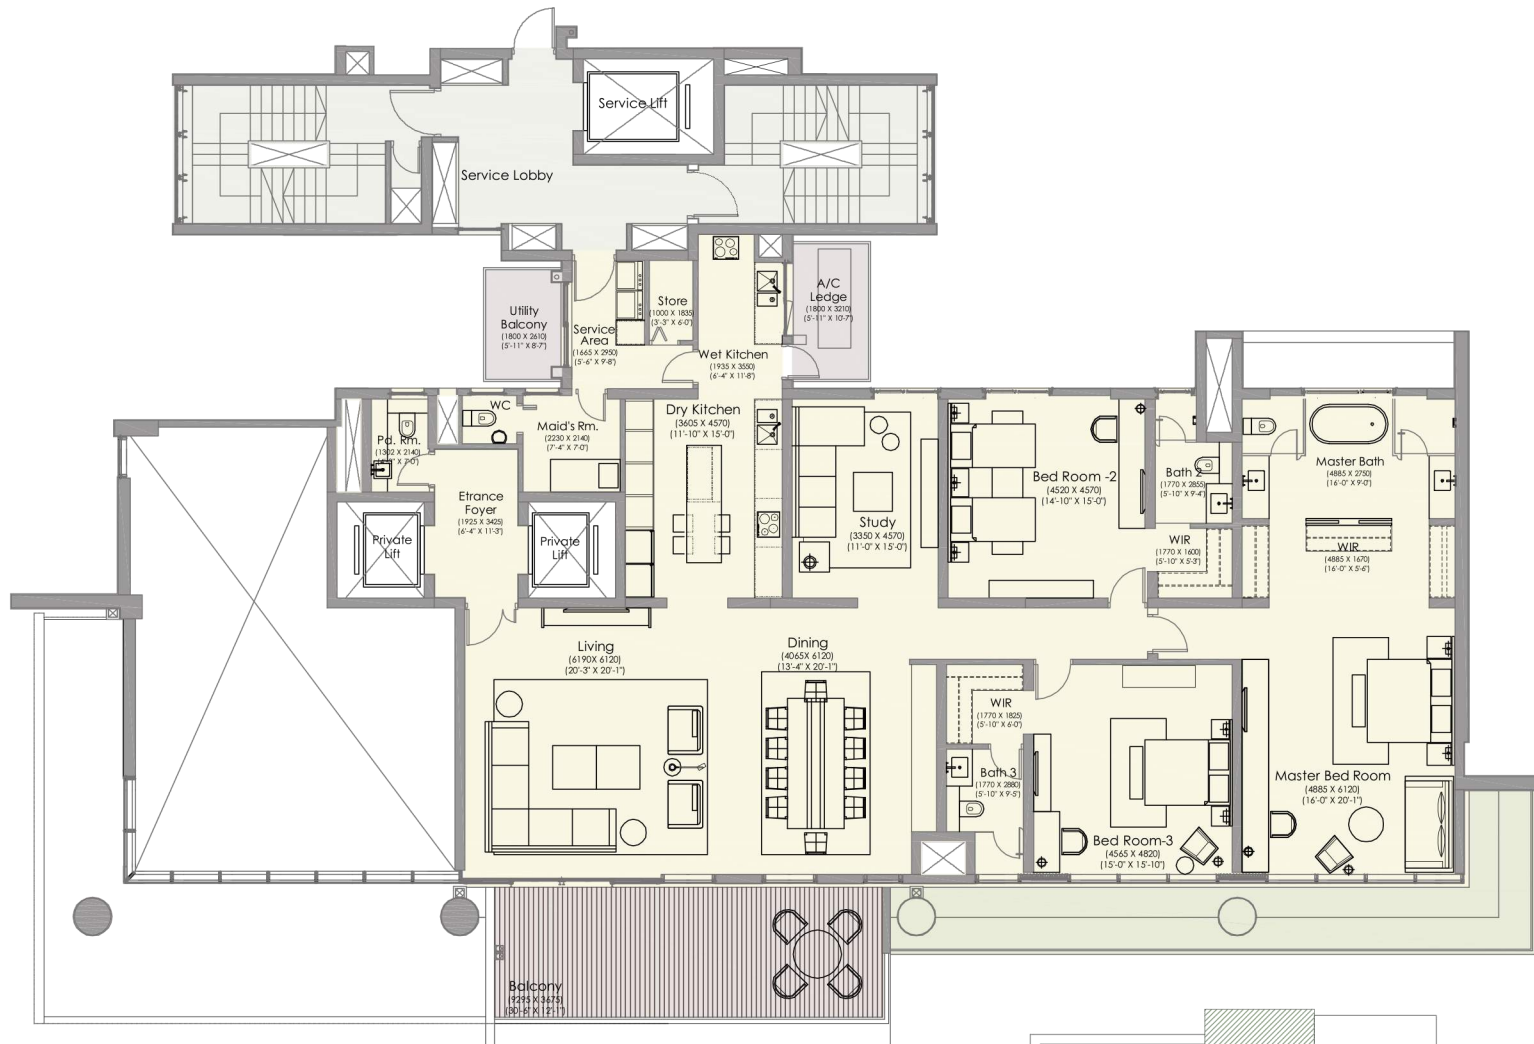

THREE BED ROOM UNIT - INDICATIVE LAYOUT

UNIT AREA - 4786.83 Sq ft (Approx.)

TOWER A, E & F (BLOCK I & II):	2 nd , 4 th , 6 th , 8 th , 10 th , 12 th , 14 th , 16 th , 18 th , 20 th
TOWER B (BLOCK I) TOWER C, D (BLOCK I & II)	2 nd , 4 th , 6 th , 8 th , 10 th , 12 th , 14 th , 16 th , 18 th , 20 th , 22 th , 24 th , 26 th
TOWER B (BLOCK II)	2 nd , 4 th , 6 th , 8 th , 10 th , 12 th , 14 th , 16 th , 18 th , 20 th , 22 th , 24 th

THREE BEDROOM UNIT FLOOR LOCATIONS AT DIFFERENT TOWERS